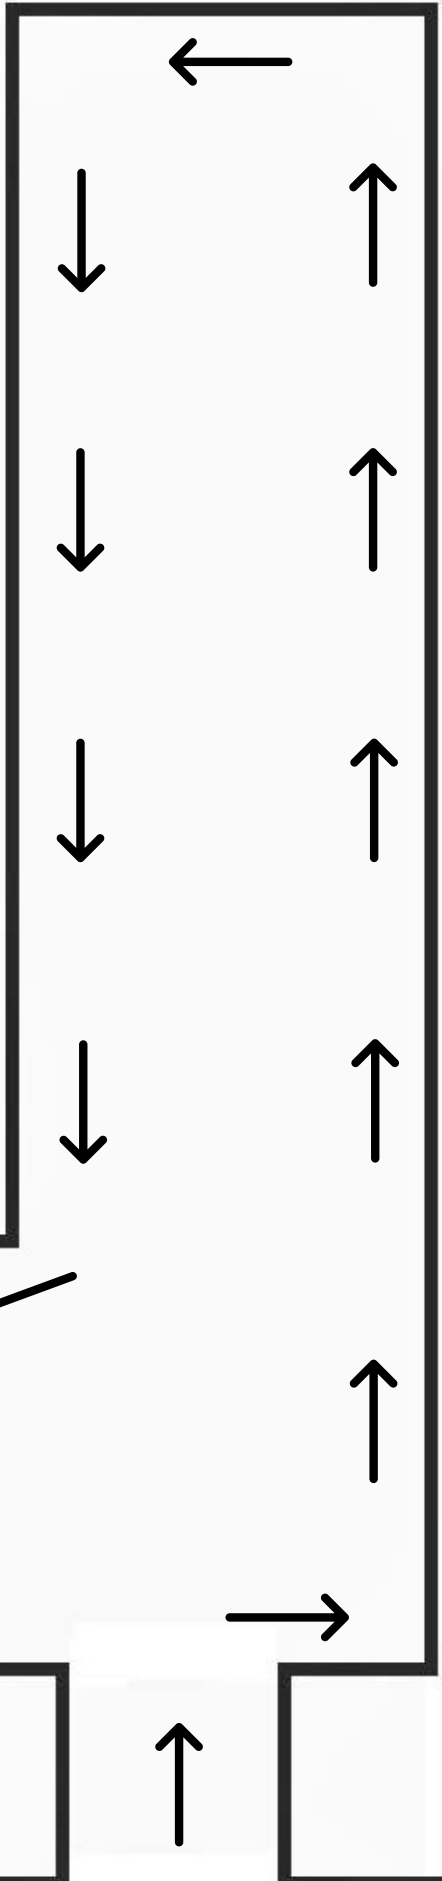

## HUGO CAMPUS - CAR LINE MAP

Morning Dropoff: 8:05-8:25 a.m.

Afternoon Pickup: 3:05-3:25 p.m.

**Please note the following:**

**Morning:** Please drop your child off at the main entrance.

**Afternoon:** Grades listed in red along the curb are the designated spots where students will be waiting for afternoon pickup.

Keller Ave N

Main Entrance / Canopy

Exit Dropoff/Pickup

122nd St N

Enter Dropoff/Pickup