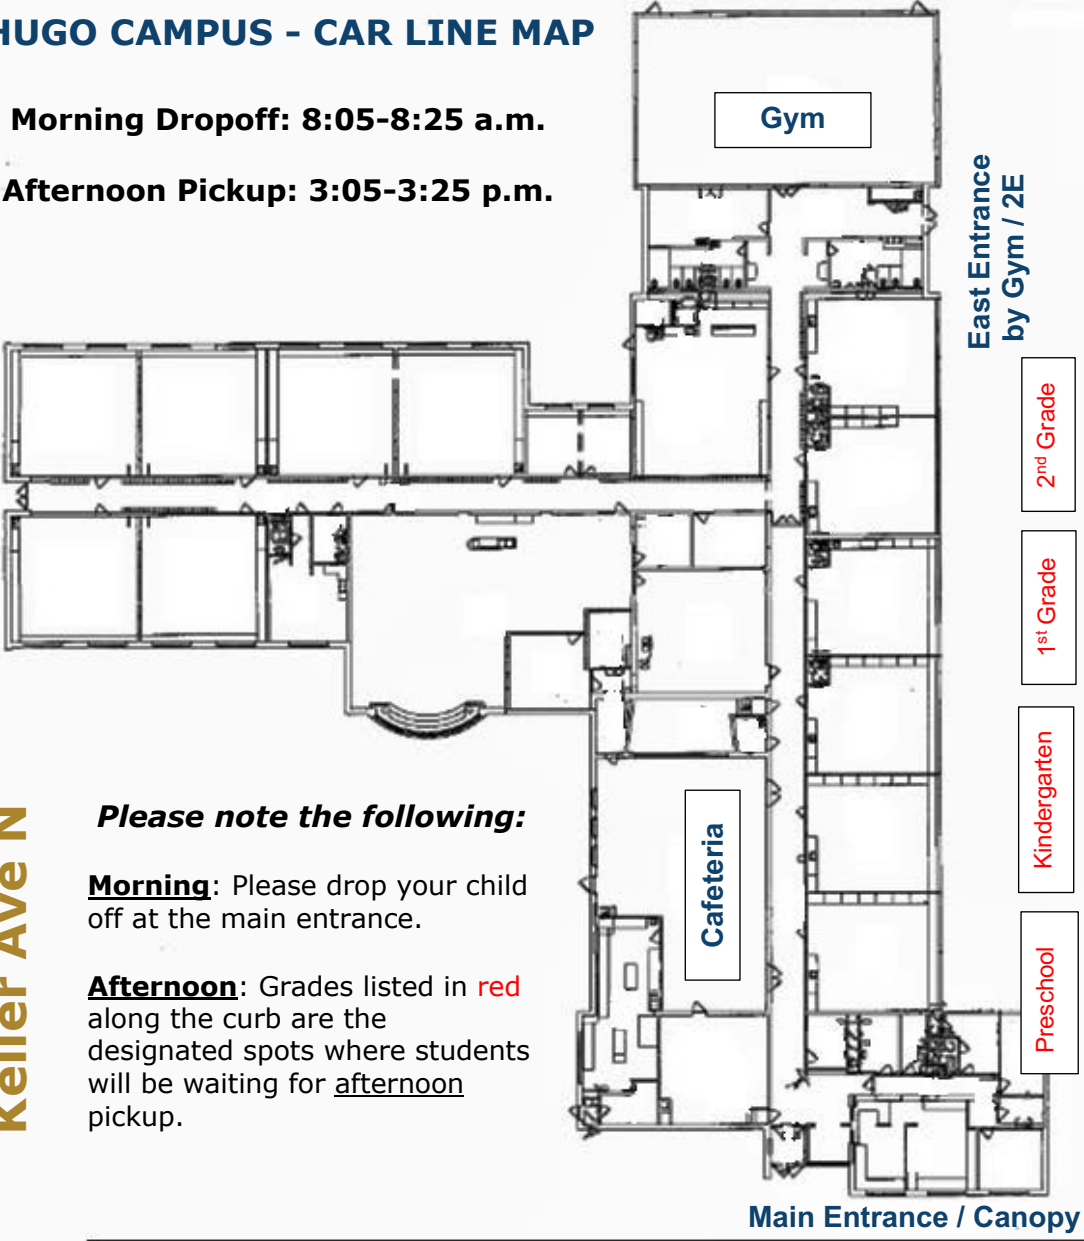

## HUGO CAMPUS - CAR LINE MAP

Morning Dropoff: 8:05-8:25 a.m.

Afternoon Pickup: 3:05-3:25 p.m.

**Please note the following:**

**Morning:** Please drop your child off at the main entrance.

**Afternoon:** Grades listed in red along the curb are the designated spots where students will be waiting for afternoon pickup.

Keller Ave N

Main Entrance / Canopy

Exit Dropoff/Pickup

122nd St N

Enter Dropoff/Pickup